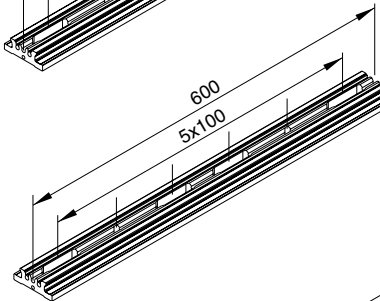

FLAT RAIL AFR 0200

Length: 200 mm
Weight: 0.42 kg

Match Code	Order No.
AFR 0200	4110-9-020

FLAT RAIL AFR 0300

Length: 300 mm
Weight: 0.63 kg

Match Code	Order No.
AFR 0300	4110-9-030

FLAT RAIL AFR 0500

Length: 500 mm
Weight: 1.05 kg

Match Code	Order No.
AFR 0500	4110-9-050

FLAT RAIL AFR 0600

Length: 600 mm
Weight: 1.26 kg

Match Code	Order No.
AFR 0600	4110-9-060

FLAT RAIL AFR 1000

Length: 1000 mm
Weight: 2.1 kg

Match Code	Order No.
AFR 1000	4110-9-100