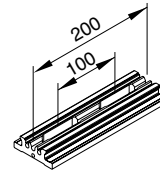

FLAT RAIL AFR 0200

Length: 200 mm
Weight: 0.42 kg

Match Code	Order No.
AFR 0200	4110-9-020

FLAT RAIL AFR 0300

Length: 300 mm
Weight: 0.63 kg

Match Code	Order No.
AFR 0300	4110-9-030

FLAT RAIL AFR 0500

Length: 500 mm
Weight: 1.05 kg

Match Code	Order No.
AFR 0500	4110-9-050

FLAT RAIL AFR 0600

Length: 600 mm
Weight: 1.26 kg

Match Code	Order No.
AFR 0600	4110-9-060

FLAT RAIL AFR 1000

Length: 1000 mm
Weight: 2.1 kg

Match Code	Order No.
AFR 1000	4110-9-100