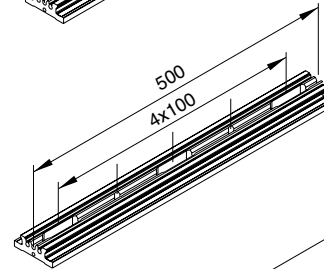

FLAT RAIL AFR 0200

Length: 200 mm
Weight: 0.42 kg

Match Code	Order No.
AFR 0200	4110-9-020

FLAT RAIL AFR 0300

Length: 300 mm
Weight: 0.63 kg

Match Code	Order No.
AFR 0300	4110-9-030

FLAT RAIL AFR 0500

Length: 500 mm
Weight: 1.05 kg

Match Code	Order No.
AFR 0500	4110-9-050

FLAT RAIL AFR 0600

Length: 600 mm
Weight: 1.26 kg

Match Code	Order No.
AFR 0600	4110-9-060

FLAT RAIL AFR 1000

Length: 1000 mm
Weight: 2.1 kg

Match Code	Order No.
AFR 1000	4110-9-100