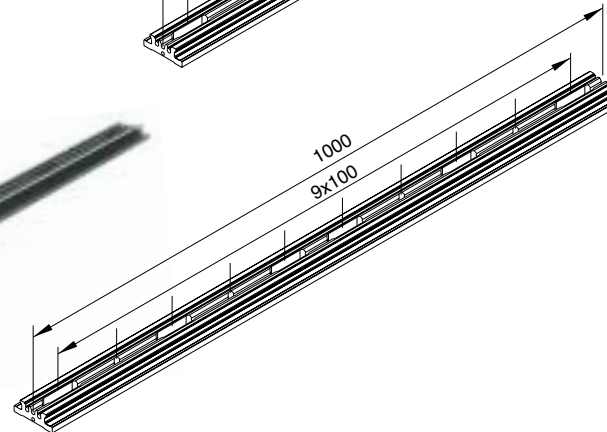

FLAT RAIL AFR 0200

Length: 200 mm
Weight: 0.42 kg

Match Code	Order No.
AFR 0200	4110-9-020

FLAT RAIL AFR 0300

Length: 300 mm
Weight: 0.63 kg

Match Code	Order No.
AFR 0300	4110-9-030

FLAT RAIL AFR 0500

Length: 500 mm
Weight: 1.05 kg

Match Code	Order No.
AFR 0500	4110-9-050

FLAT RAIL AFR 0600

Length: 600 mm
Weight: 1.26 kg

Match Code	Order No.
AFR 0600	4110-9-060

FLAT RAIL AFR 1000

Length: 1000 mm
Weight: 2.1 kg

Match Code	Order No.
AFR 1000	4110-9-100