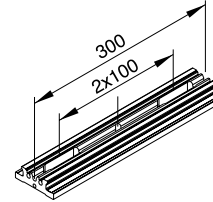

FLAT RAIL AFR 0200

Length: 200 mm
Weight: 0.42 kg

Match Code	Order No.
AFR 0200	4110-9-020

FLAT RAIL AFR 0300

Length: 300 mm
Weight: 0.63 kg

Match Code	Order No.
AFR 0300	4110-9-030

FLAT RAIL AFR 0500

Length: 500 mm
Weight: 1.05 kg

Match Code	Order No.
AFR 0500	4110-9-050

FLAT RAIL AFR 0600

Length: 600 mm
Weight: 1.26 kg

Match Code	Order No.
AFR 0600	4110-9-060

FLAT RAIL AFR 1000

Length: 1000 mm
Weight: 2.1 kg

Match Code	Order No.
AFR 1000	4110-9-100