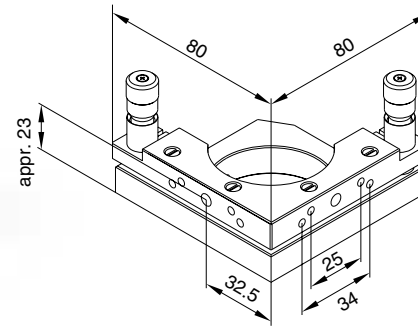

KINEMATIC MIRROR MOUNT AMA 45

Screw: fine adjustment
(micrometers on request)
Pitch: 0.25 mm
Tilt: $\pm 5^\circ$
Sensitivity: 2 arcsec
Aperture: 45 mm

Match Code	Order No.
AMA 45	4241-9-220

KINEMATIC LASER MIRROR MOUNT ALMA 45

Screw: fine adjustment
Pitch: 0.25 mm
Tilt: $\pm 5^\circ$
Sensitivity: 2 arcsec
Aperture: 45 mm

Match Code	Order No.
ALMA 45	4242-9-100