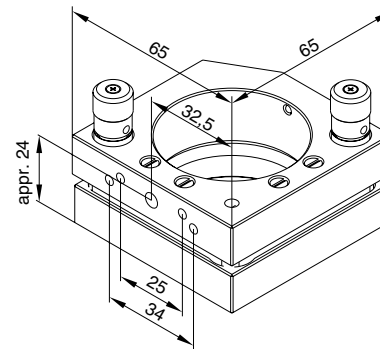

KINEMATIC MIRROR MOUNT AMA 45

Screw: fine adjustment
(micrometers on request)
Pitch: 0.25 mm
Tilt: $\pm 5^\circ$
Sensitivity: 2 arcsec
Aperture: 45 mm

Match Code	Order No.
AMA 45	4241-9-220

KINEMATIC LASER MIRROR MOUNT ALMA 45

Screw: fine adjustment
Pitch: 0.25 mm
Tilt: $\pm 5^\circ$
Sensitivity: 2 arcsec
Aperture: 45 mm

Match Code	Order No.
ALMA 45	4242-9-100