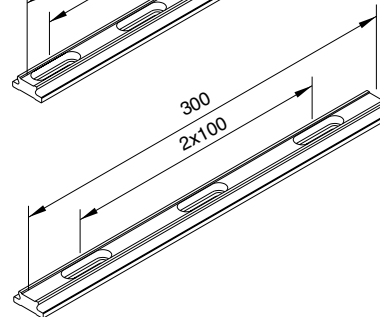

PROFILE FLAT RAIL MFR 025

Length: 25 mm
Weight: 10 g

Match Code	Order No.
MFR 025	3002-9-010

PROFILE FLAT RAIL MFR 050

Length: 50 mm
Weight: 16 g

Match Code	Order No.
MFR 050	3002-9-020

PROFILE FLAT RAIL MFR 100

Length: 100 mm
Weight: 34 g

Match Code	Order No.
MFR 100	3002-9-030

PROFILE FLAT RAIL MFR 200

Length: 200 mm
Weight: 74 g

Match Code	Ordering Nr.
MFR 200	3002-9-040

PROFILE FLAT RAIL MFR 300

Length: 300 mm
Weight: 120 g

Match Code	Order No.
MFR 300	3002-9-050

PROFILE FLAT RAIL MFR 500

Length: 500 mm
Weight: 204 g

Match Code	Order No.
MFR 500	3002-9-060