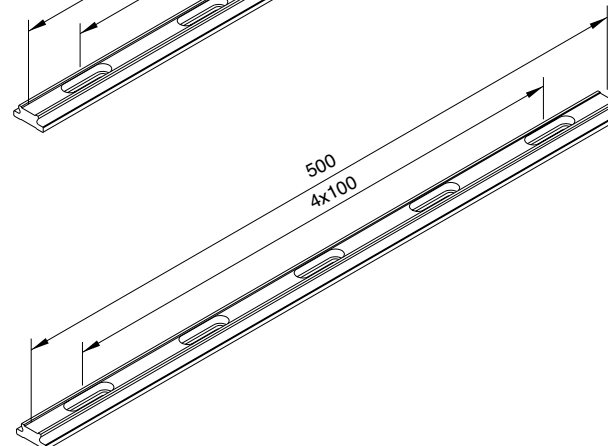

PROFILE FLAT RAIL MFR 025

Length: 25 mm
Weight: 10 g

Match Code	Order No.
MFR 025	3002-9-010

PROFILE FLAT RAIL MFR 050

Length: 50 mm
Weight: 16 g

Match Code	Order No.
MFR 050	3002-9-020

PROFILE FLAT RAIL MFR 100

Length: 100 mm
Weight: 34 g

Match Code	Order No.
MFR 100	3002-9-030

PROFILE FLAT RAIL MFR 200

Length: 200 mm
Weight: 74 g

Match Code	Ordering Nr.
MFR 200	3002-9-040

PROFILE FLAT RAIL MFR 300

Length: 300 mm
Weight: 120 g

Match Code	Order No.
MFR 300	3002-9-050

PROFILE FLAT RAIL MFR 500

Length: 500 mm
Weight: 204 g

Match Code	Order No.
MFR 500	3002-9-060