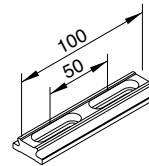

PROFILE FLAT RAIL MFR 025

Length: 25 mm
Weight: 10 g

Match Code	Order No.
MFR 025	3002-9-010

PROFILE FLAT RAIL MFR 050

Length: 50 mm
Weight: 16 g

Match Code	Order No.
MFR 050	3002-9-020

PROFILE FLAT RAIL MFR 100

Length: 100 mm
Weight: 34 g

Match Code	Order No.
MFR 100	3002-9-030

PROFILE FLAT RAIL MFR 200

Length: 200 mm
Weight: 74 g

Match Code	Ordering Nr.
MFR 200	3002-9-040

PROFILE FLAT RAIL MFR 300

Length: 300 mm
Weight: 120 g

Match Code	Order No.
MFR 300	3002-9-050

PROFILE FLAT RAIL MFR 500

Length: 500 mm
Weight: 204 g

Match Code	Order No.
MFR 500	3002-9-060