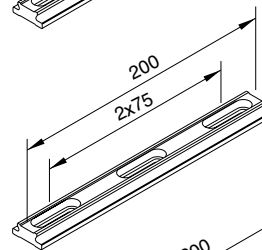

PROFILE FLAT RAIL MFR 025

Length: 25 mm
Weight: 10 g

Match Code	Order No.
MFR 025	3002-9-010

PROFILE FLAT RAIL MFR 050

Length: 50 mm
Weight: 16 g

Match Code	Order No.
MFR 050	3002-9-020

PROFILE FLAT RAIL MFR 100

Length: 100 mm
Weight: 34 g

Match Code	Order No.
MFR 100	3002-9-030

PROFILE FLAT RAIL MFR 200

Length: 200 mm
Weight: 74 g

Match Code	Ordering Nr.
MFR 200	3002-9-040

PROFILE FLAT RAIL MFR 300

Length: 300 mm
Weight: 120 g

Match Code	Order No.
MFR 300	3002-9-050

PROFILE FLAT RAIL MFR 500

Length: 500 mm
Weight: 204 g

Match Code	Order No.
MFR 500	3002-9-060